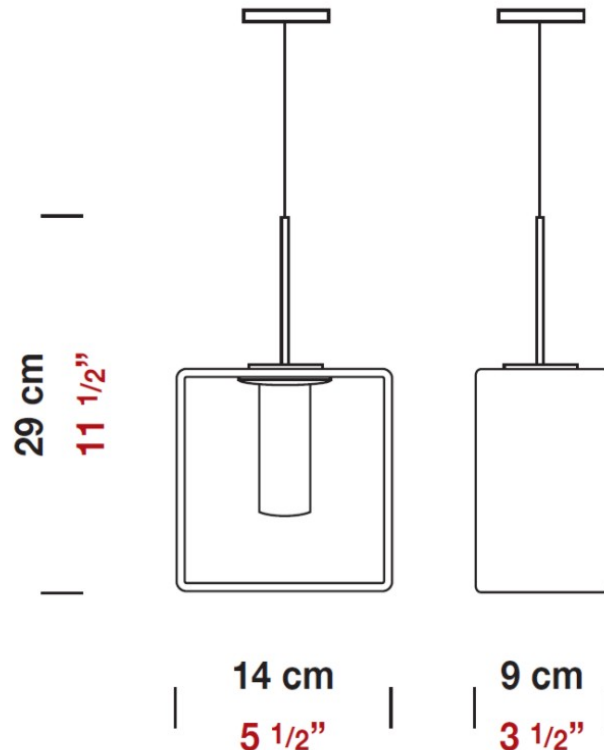

DOMINO SUSPENSION

D81048-BLK

PROJECT	
TYPE	
NOTES	
QUANTITY	
DATE	

GENERAL

Series: Domino
Brand: Panzeri
Division: Design
Mounting Type: Suspension
Mounting Location: Ceiling
Subcategory: Pendant

PHYSICAL

Length (mm): 140
Length (in): 5 1/2
Width (mm): 90
Width (in): 3 7/16
Height (mm): 290
Height (in): 11 7/16
Max. Overall Height (mm): 2290
Max. Overall Height (in): 90 3/16
Weight (kg): 1.23
Weight (lbs): 2.71
Diffuser: Black Blown Glass

ELECTRICAL

Number of Lamps: 1
Lamp Type: LED Retrofit / Halogen
Bulb Included: Bulb Not Included
Total Output Wattage (W): 13 / 60
Max. Wattage Per Lamp (W): 13 / 60
Lamp Base: G9

LED

OPTICAL

RATINGS AND CERTIFICATIONS

Certified By: CSA Certified to UL and CSA Standards
IP rating: IP20